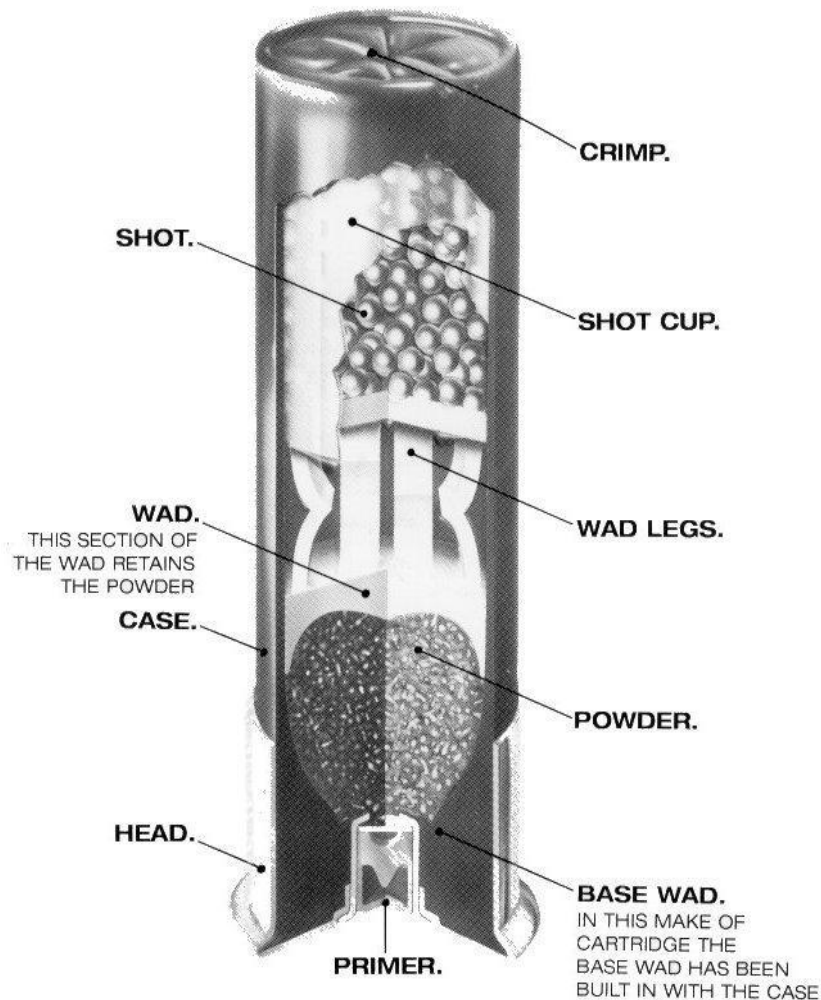

# TYPICAL CARTRIDGE FOR CLAY TARGET SHOOTING.

The cartridge in this diagram shows a plastic wad, here at LFCC ONLY FIBRE WAD CARTRIDGES ARE ALLOWED.